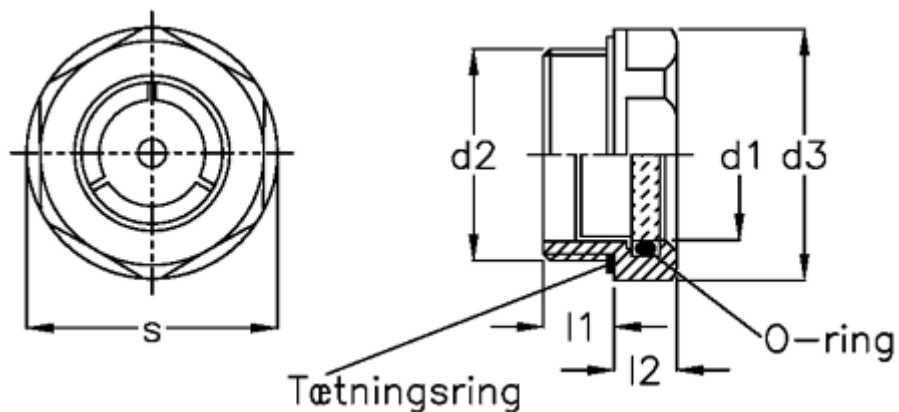

Data Sheet

Article number: 2074314G12BS

Description: E+G Oil level sight glass GN 743-14-G1/2-BS

Measures

d1	= 14
d2	= G1/2
d3	= 26
l1	= 8.8
l2	= 7.5
Max pressure	= -
Max vacuum mbar	= -
s	= 23